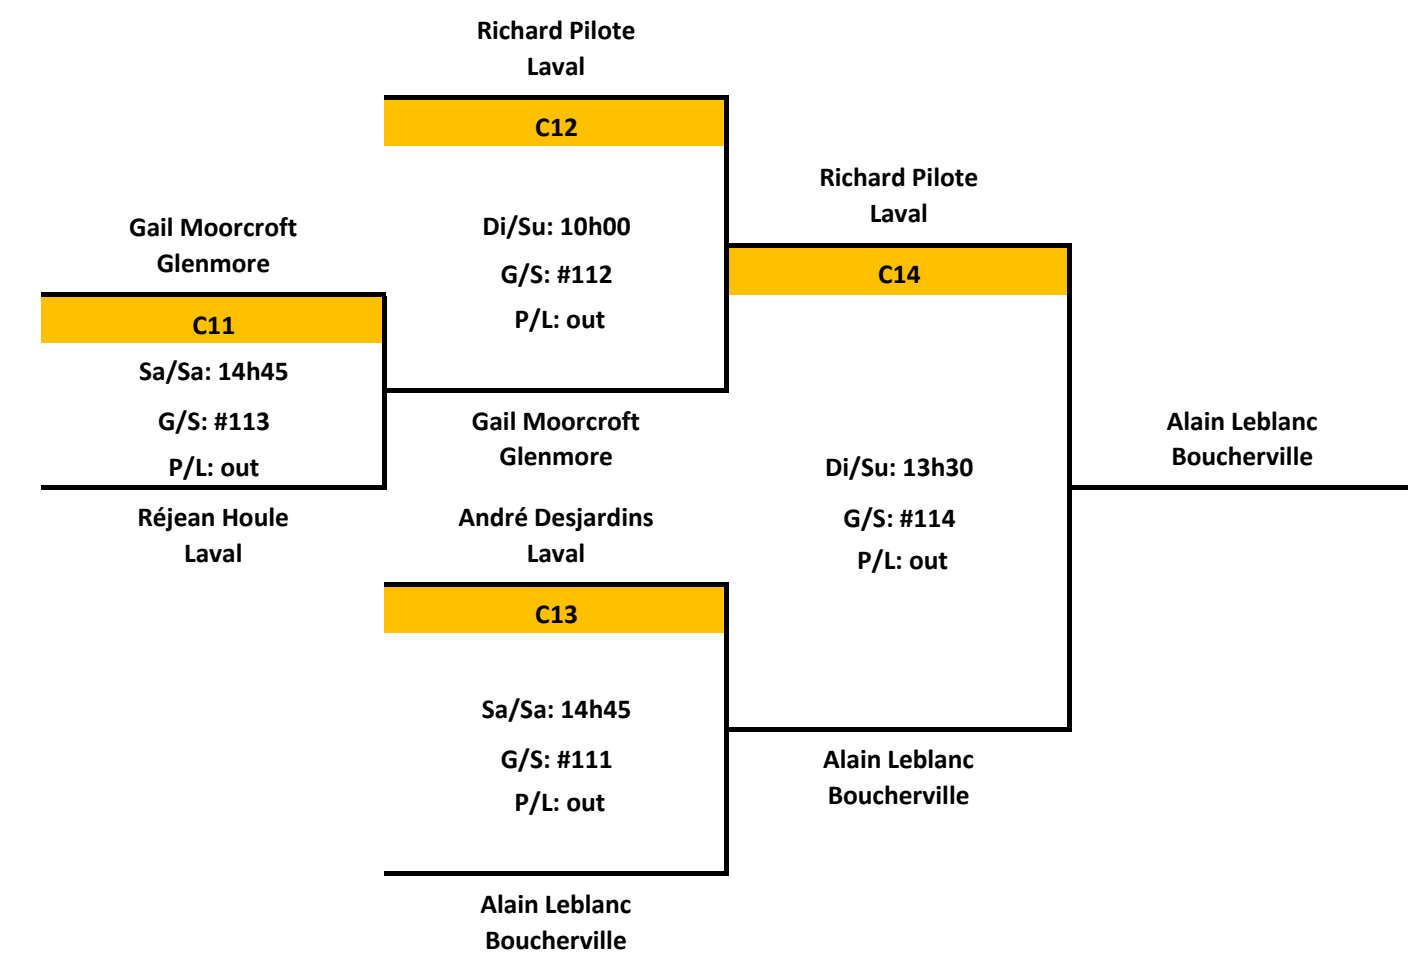

Éliminatoires « C » Playoffs

QC*

Les 5 qualifiés de la Section C sont classés en fonction de leurs résultats au « tir au bouton »
The 5 qualified C teams are ranked according to the « draw to the button » results